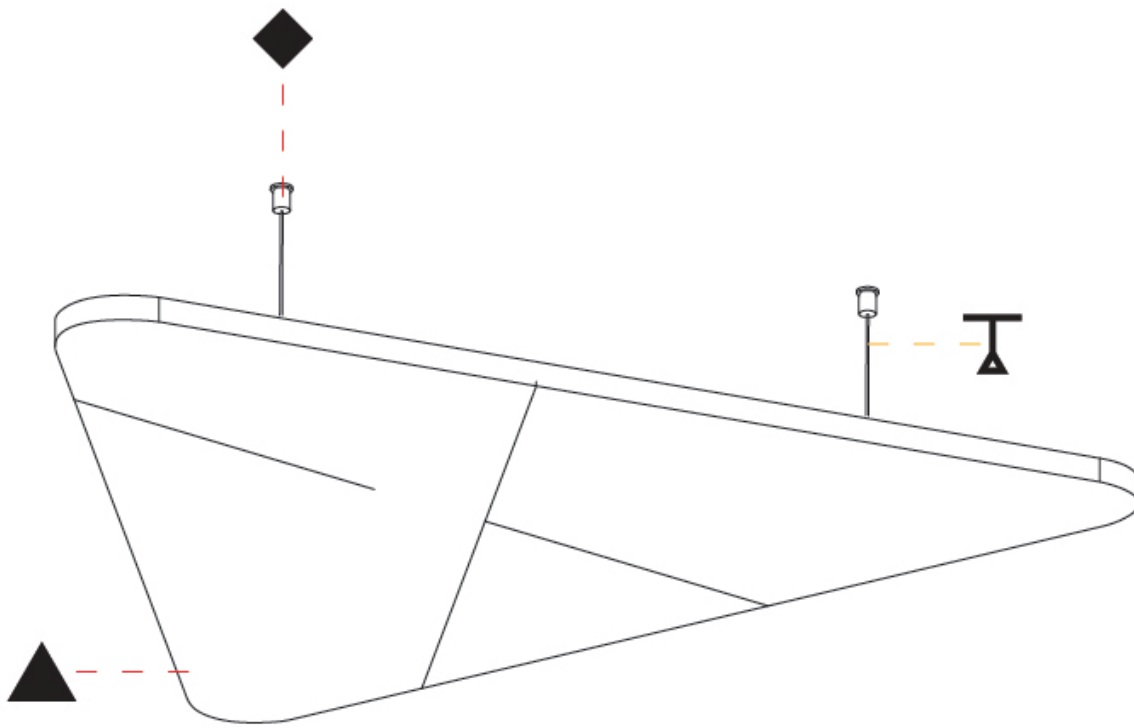

VICTORY ACOUSTIC PANEL SUSPENSION

A300711-

PROJECT	_____
TYPE	_____
SPECIFIER	_____
QUANTITY	_____
DATE	_____

A