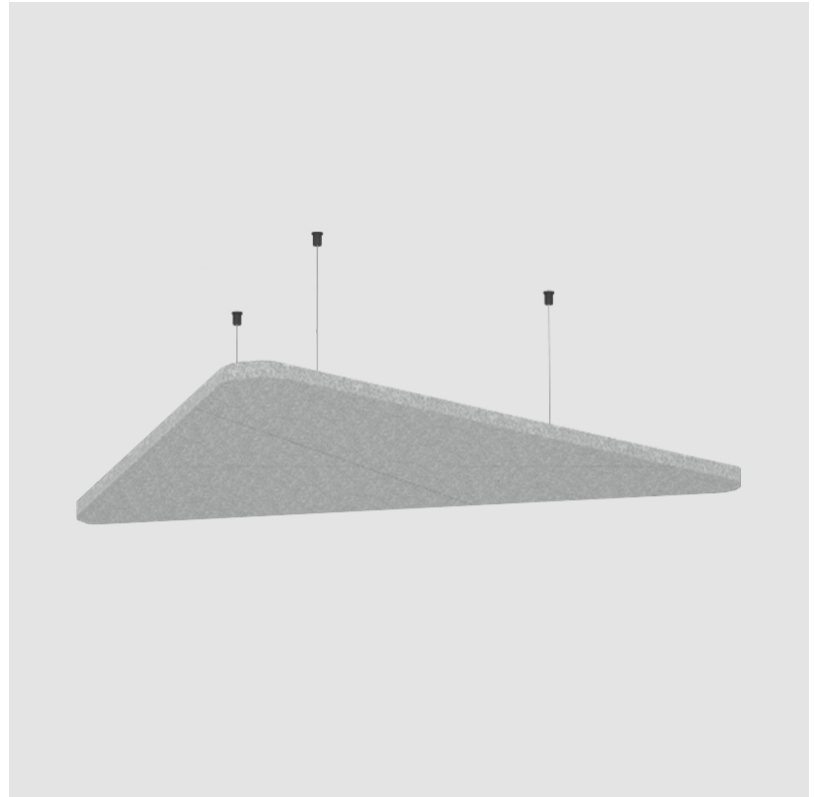

PROJECT	
TYPE	
SPECIFIER	
QUANTITY	
DATE	

VICTORY ACOUSTIC PANEL SUSPENSION

A300711-

base number	Finishes (Diamond)	Acoustic Options	Cable Length

1. To build a product code in our configurator select the specify button on the base model # product page
2. To build a manual product code on this datasheet choose from the options listed below in blue font and add the suffix to the base model #

GENERAL

Series: Victory Acoustic Panel
Partner: Prolicht
Division: Architectural
Installation: Suspension
Product Type: Acoustic
Mounting Location: Ceiling

PHYSICAL

Shape: Round
Length (mm): 1092
Length (in): 43 ⁵/₁₆
Width (mm): 964
Width (in): 37 ¹⁵/₁₆
Height (mm): 24
Height (in): 15/16
Fixture Finish: SSR / BKV / CWI / CRY / HAB / UFT / ITA / RUA / FTG / MYG / LOD / PUS / FRO / FUP / KIA / POP / BLS / SPG / MEY / GOH / CHC / COM / ABZ / JAG / OBR / MOS / ROR
Acoustic Finish: SFW / CYW / SEE / SYN / MTS / PMB / TTN / CYB / STO / DPE / BES / SHB / ARE / ANE / VRD / CRF
Fixture Material: Aluminum
Primary Material: Acoustic
Cable Details: 2000mm / 6000mm Transparent Cable

ELECTRICAL

LED

OPTICAL

RATINGS AND CERTIFICATIONS

Certified By: CSA Certified to UL and CSA Standards
IP rating: IP20