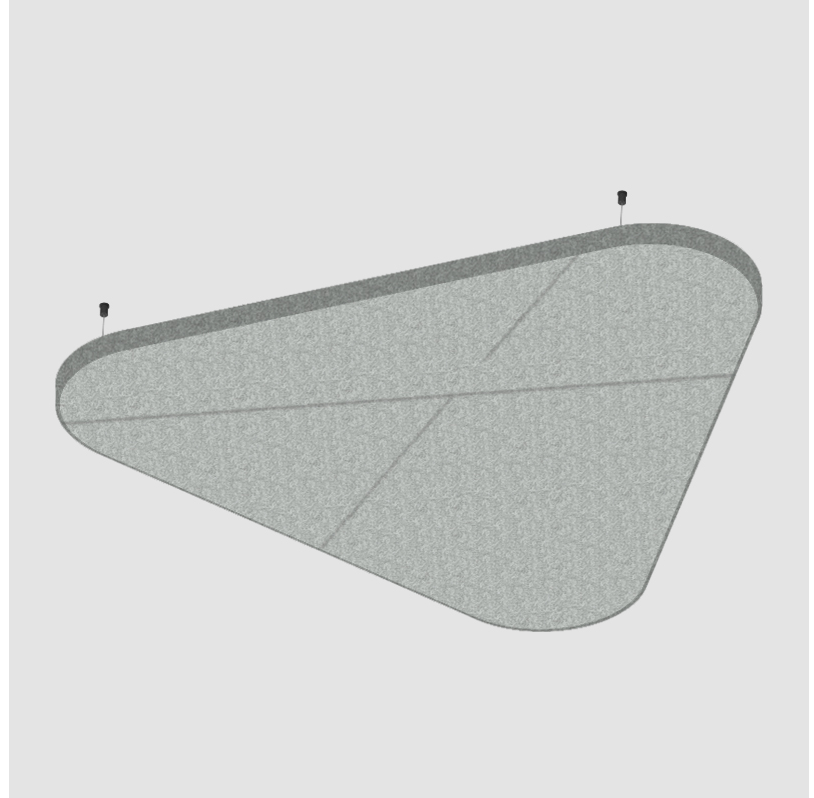

PROJECT	_____
TYPE	_____
SPECIFIER	_____
QUANTITY	_____
DATE	_____

VICTORY ACOUSTIC PANEL SUSPENSION

A300709-

base number	Finishes (Diamond)	Acoustic Options	Cable Length

1. To build a product code in our configurator select the specify button on the base model # product page
2. To build a manual product code on this datasheet choose from the options listed below in blue font and add the suffix to the base model #

GENERAL

Series: Victory Acoustic Panel
Partner: Prolicht
Division: Architectural
Installation: Suspension
Product Type: Acoustic
Mounting Location: Ceiling

PHYSICAL

Shape: Round
Length (mm): 496
Length (in): 19 ¹¹/₁₆
Width (mm): 448
Width (in): 17 ⁵/₈
Height (mm): 24
Height (in): 15/16
Fixture Finish: SSR / BKV / CWI / CRY / HAB / UFT / ITA / RUA / FTG / MYG / LOD / PUS / FRO / FUP / KIA / POP / BLS / SPG / MEY / GOH / CHC / COM / ABZ / JAG / OBR / MOS / ROR
Acoustic Finish: SFW / CYW / SEE / SYN / MTS / PMB / TTN / CYB / STO / DPE / BES / SHB / ARE / ANE / VRD / CRF
Fixture Material: Aluminum
Primary Material: Acoustic
Cable Details: 2000mm / 6000mm Transparent Cable

ELECTRICAL

LED

OPTICAL

RATINGS AND CERTIFICATIONS

Certified By: CSA Certified to UL and CSA Standards
IP rating: IP20